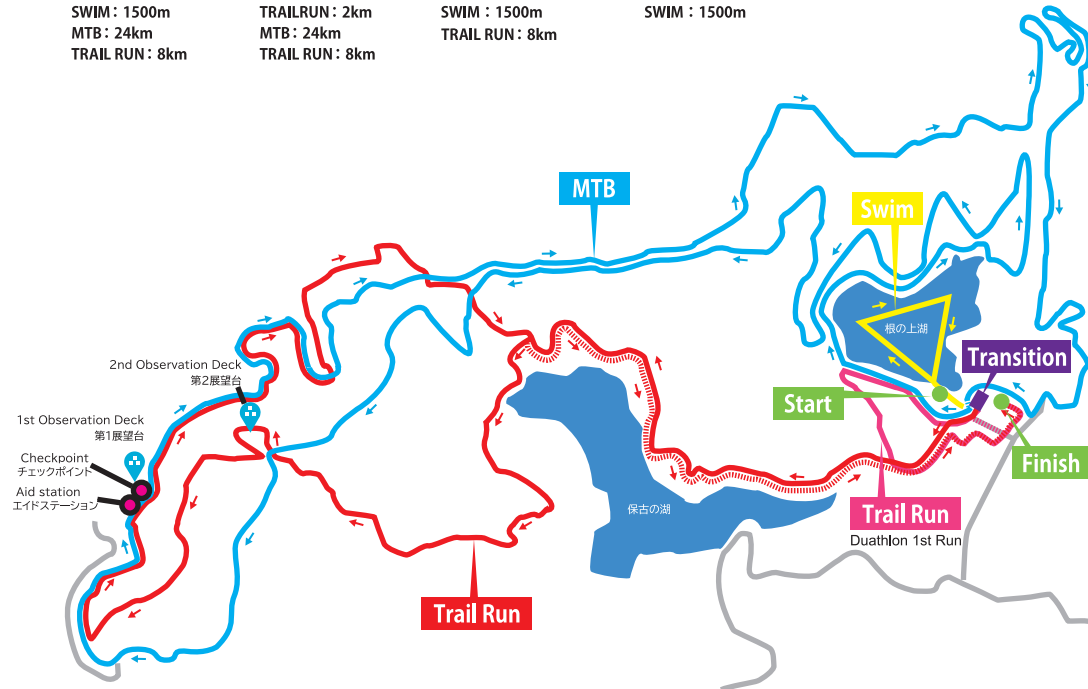

XTEERRA

JAPAN

Nenouekogen Course map

Live More

Full distance [フルディスタンス]	Duathlon [デュアスロン]	Aquathlon [アクアスロン]	Open water swim [オープンウォータースイム]
SWIM : 1500m MTB : 24km TRAIL RUN : 8km	TRAILRUN : 2km MTB : 24km TRAIL RUN : 8km	SWIM : 1500m TRAIL RUN : 8km	SWIM : 1500m

Trail Run 8km/1Lap MTB 12km/1Lap Trail Run 1km/1Lap Duathlon 1st Run Swim 500m/1Lap

Kids [キッズ]
SWIM : 200m MTB : 4km TRAIL RUN : 2km

Light [ライト]
SWIM : 600m MTB : 9km TRAIL RUN : 4km

Sprint [スプリント]
SWIM : 200m MTB : 6km TRAIL RUN : 2km

Light Aquathlon [ライトアクアスロン]
SWIM : 600m TRAIL RUN : 4km

Light Duathlon [ライトデュアスロン]
TRAIL RUN : 1km MTB : 9km TRAIL RUN : 4km

Relay [リレー]
SWIM : 600m MTB : 9km TRAIL RUN : 4km

e-bike XTERRA [e-bike エクステラ]
SWIM : 600m MTB : 9km TRAIL RUN : 4km

MTB 3km/1Lap Kids MTB 2km/1Lap
Swim 200m/1Lap Trail Run 1km/1Lap

Live More